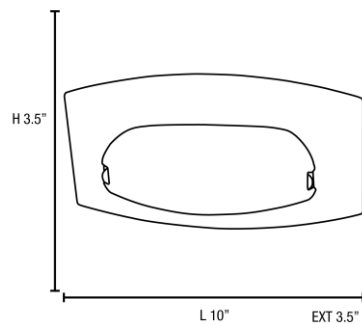

LINE DRAWING

IES FILE

In addition to Access Lighting's purchase and warranty terms and conditions, by signing below or placing an order, you agree that you are authorized to bind the entity placing any order and acknowledge the following: All of sizes and measurements are approximate and all images are for illustrative purposes only. In the event of an inconsistency, the "Product Measurements" section controls. There also may be slight differences in the colors and designs compared to the displayed and printed images.

Signature: _____

Print Name _____ Date: _____

Toll Free 800-828-5483 www.AccessLighting.com

14410 Myford Road, Irvine, CA 92606